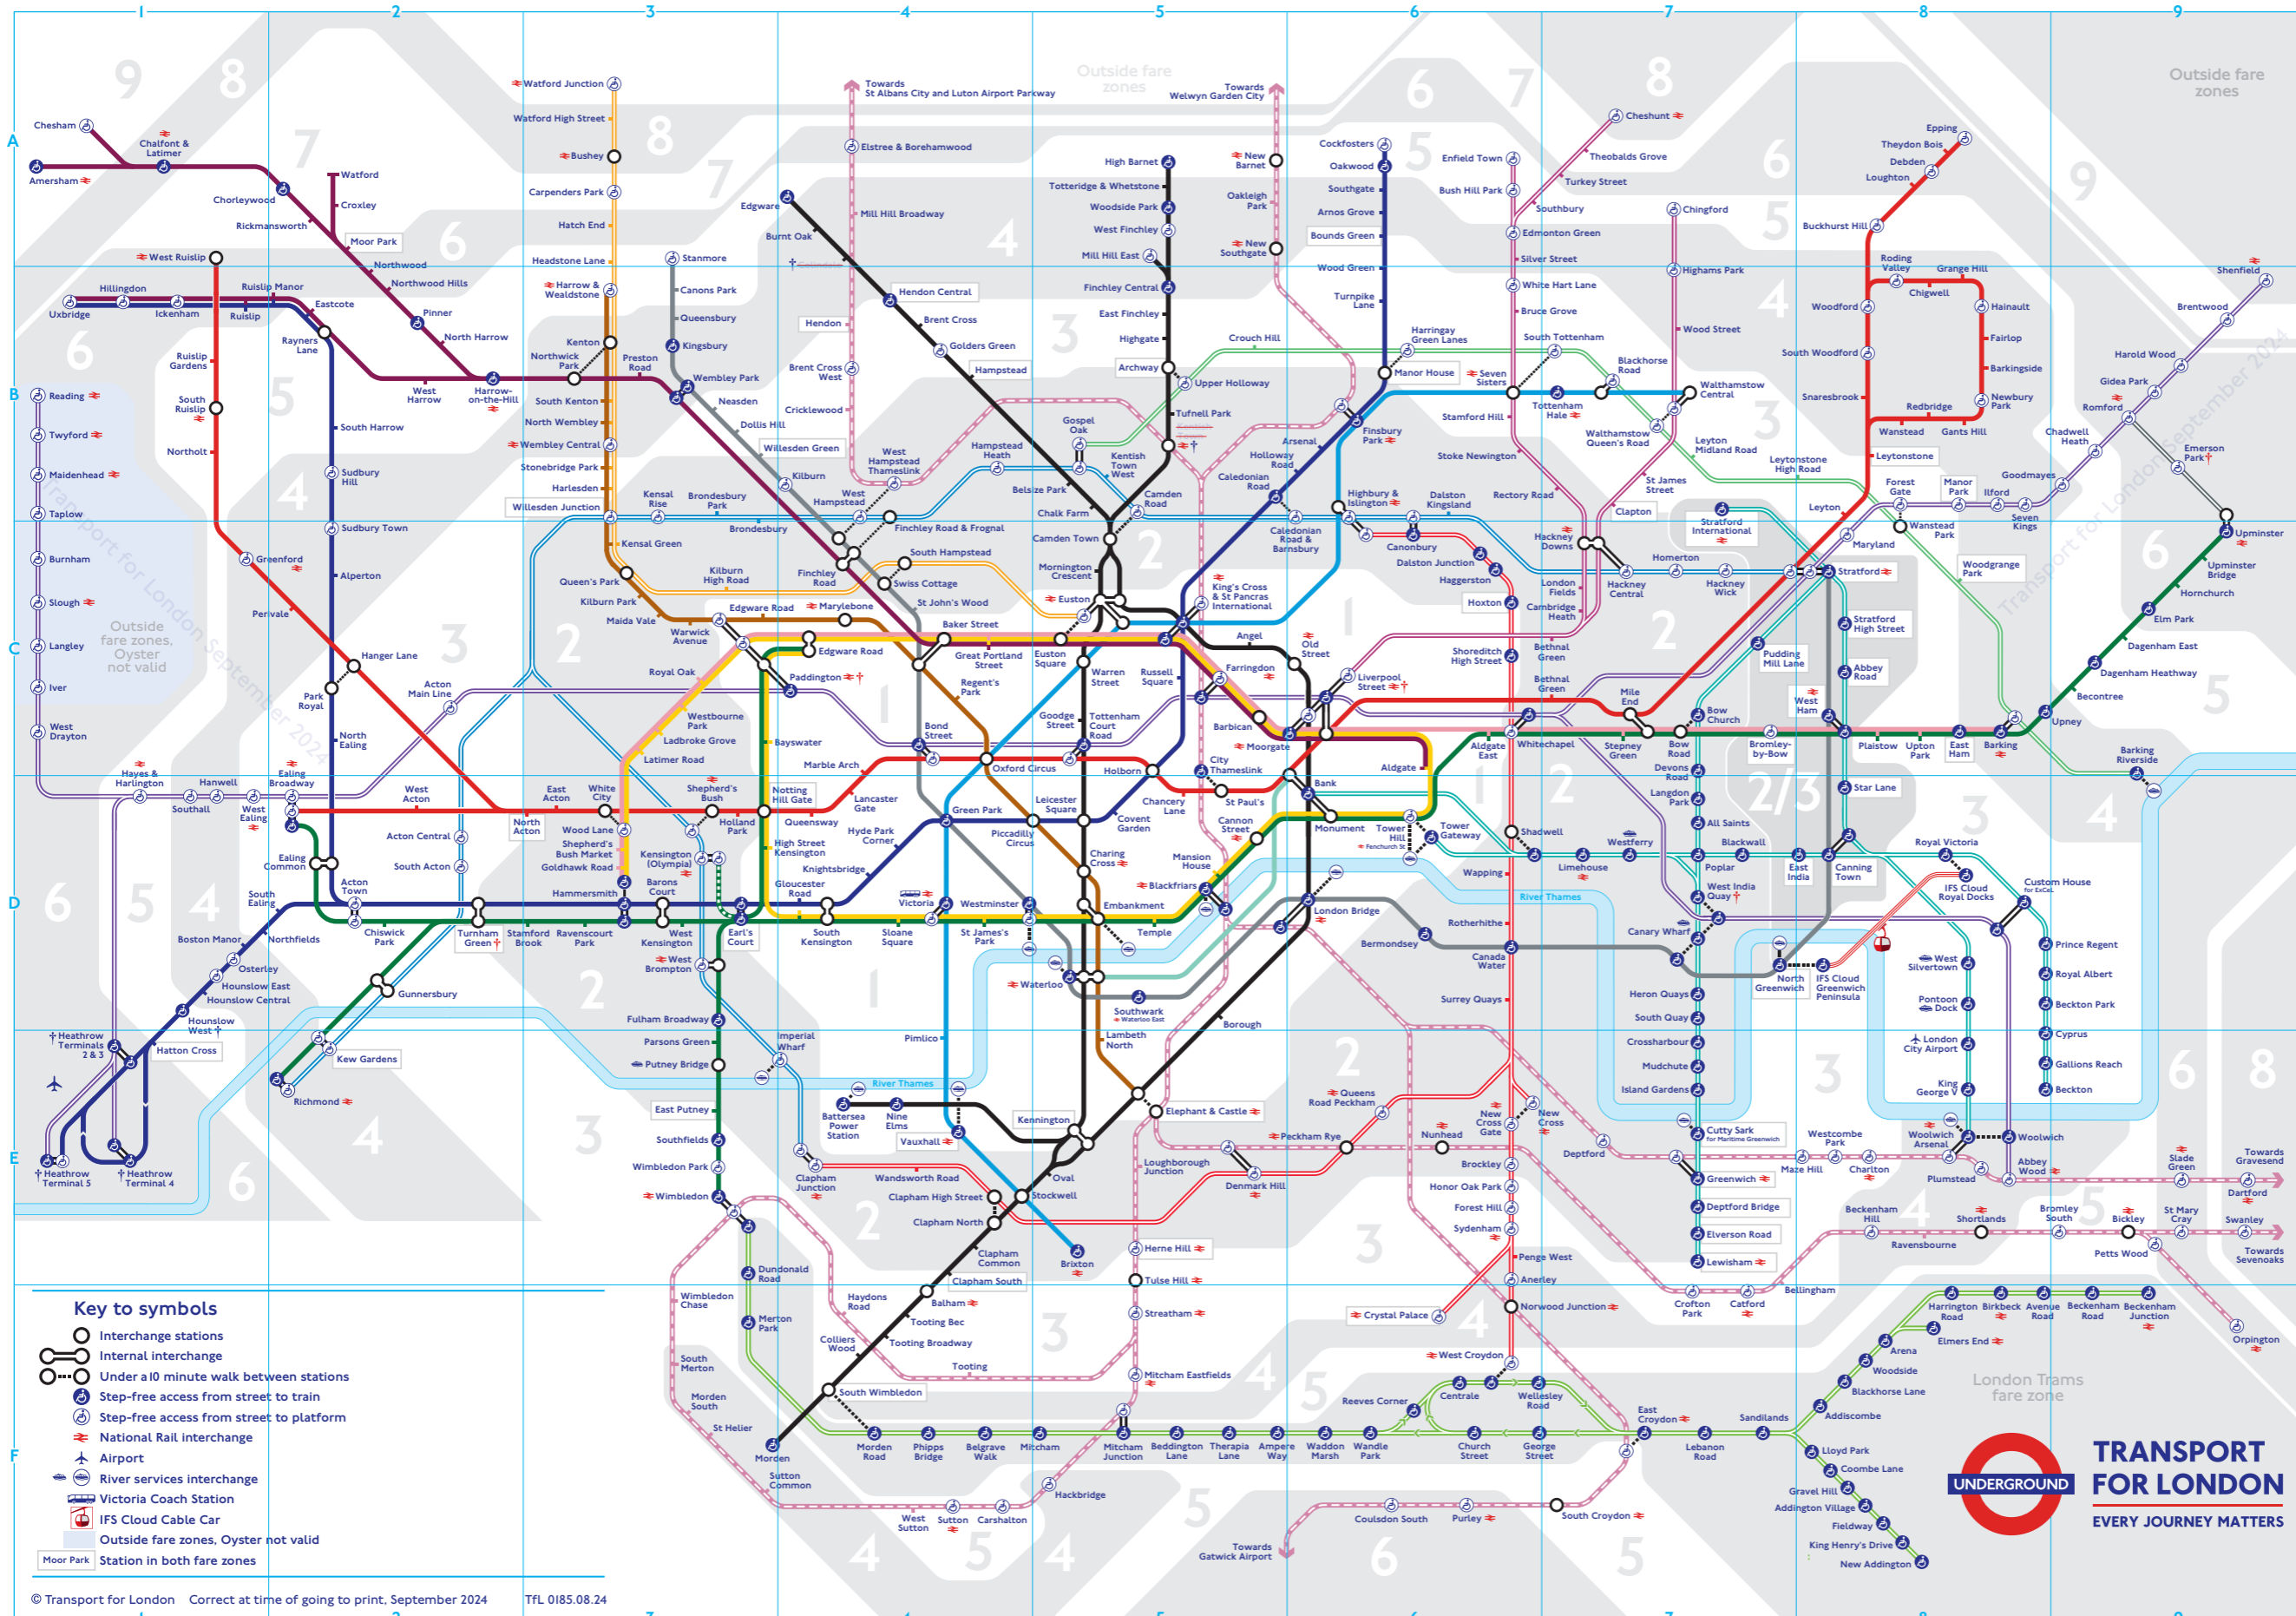

1. **Check before you travel**
2. † Colindale
     Closed until December 2024.
   - † Elizabeth line Heathrow Airport stations
     Special fares apply on Elizabeth line services to/from Heathrow Airport.
   - † Hounslow West
     Step-free access for manual wheelchairs only.
   - † Kentish Town
     Closed until end of 2024.
     Kentish Town National Rail station remains open.
   - † Services or access at these stations are subject to variation.
     To check before you travel, visit tfl.gov.uk/plan-a-journey

1. **Key to lines**
2. Bakerloo
   - Central
   - Circle
   - District
   - Hammersmith & City
   - Jubilee
   - Metropolitan
   - Northern
   - Piccadilly
   - Victoria
   - Waterloo & City
   - DLR
   - Elizabeth line
   - London Trams
   - IFS Cloud Cable Car
     Special fares apply
   - Thameslink
     Service not operated by TfL. If you need assistance, please speak to staff at your origin station so this can be arranged at the destination station or check assisted travel at www.thameslinkrailway.co.uk
   - District
     Open at weekends and on some public holidays
3. **London Overground**
4. Liberty line
   - Lioness line
   - Mildmay line
   - Suffragette line
   - Weaver line
   - Windrush line
   - Air-conditioned trains

Online maps are strictly for personal use only. To license the Tube map for commercial use please visit tfl.gov.uk/maplicensing